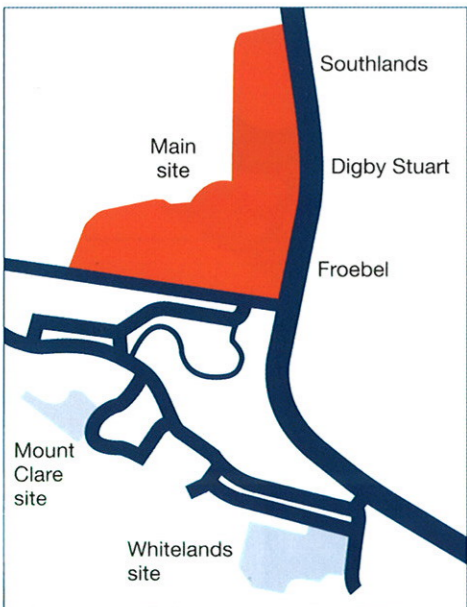

Digby Stuart College

- 24 Security Lodge
- 25 Erasmus House
- 25 Visitor reception
- 26 Chapel and Convent parlour
- 27 Bede House
- 28 Newman House
- 29 Richardson (Ri)
- 30 Howard (Ho)
- 31 Jubilee (Ju)

- 32 Romero Court
- 33 Learning Resources Centre (LRC) / Library
- 34 Fincham (Fi)
- 35 Hirst Union Building
- 36 Duchesne
- 37 Shaw House
- 38 Lee House

Southlands College

- 39 Chapel
- 40 Lakeside and Quad Café
- 41 Aldersgate Court
- 42 Epworth Court
- 43 Wesley Hall
- 44 Queen's Building (QB)

Our campuses are all within a short walk of each other.

Flat plan of Digby Stuart

Please turn over for Whitelands site and Mount Clare.